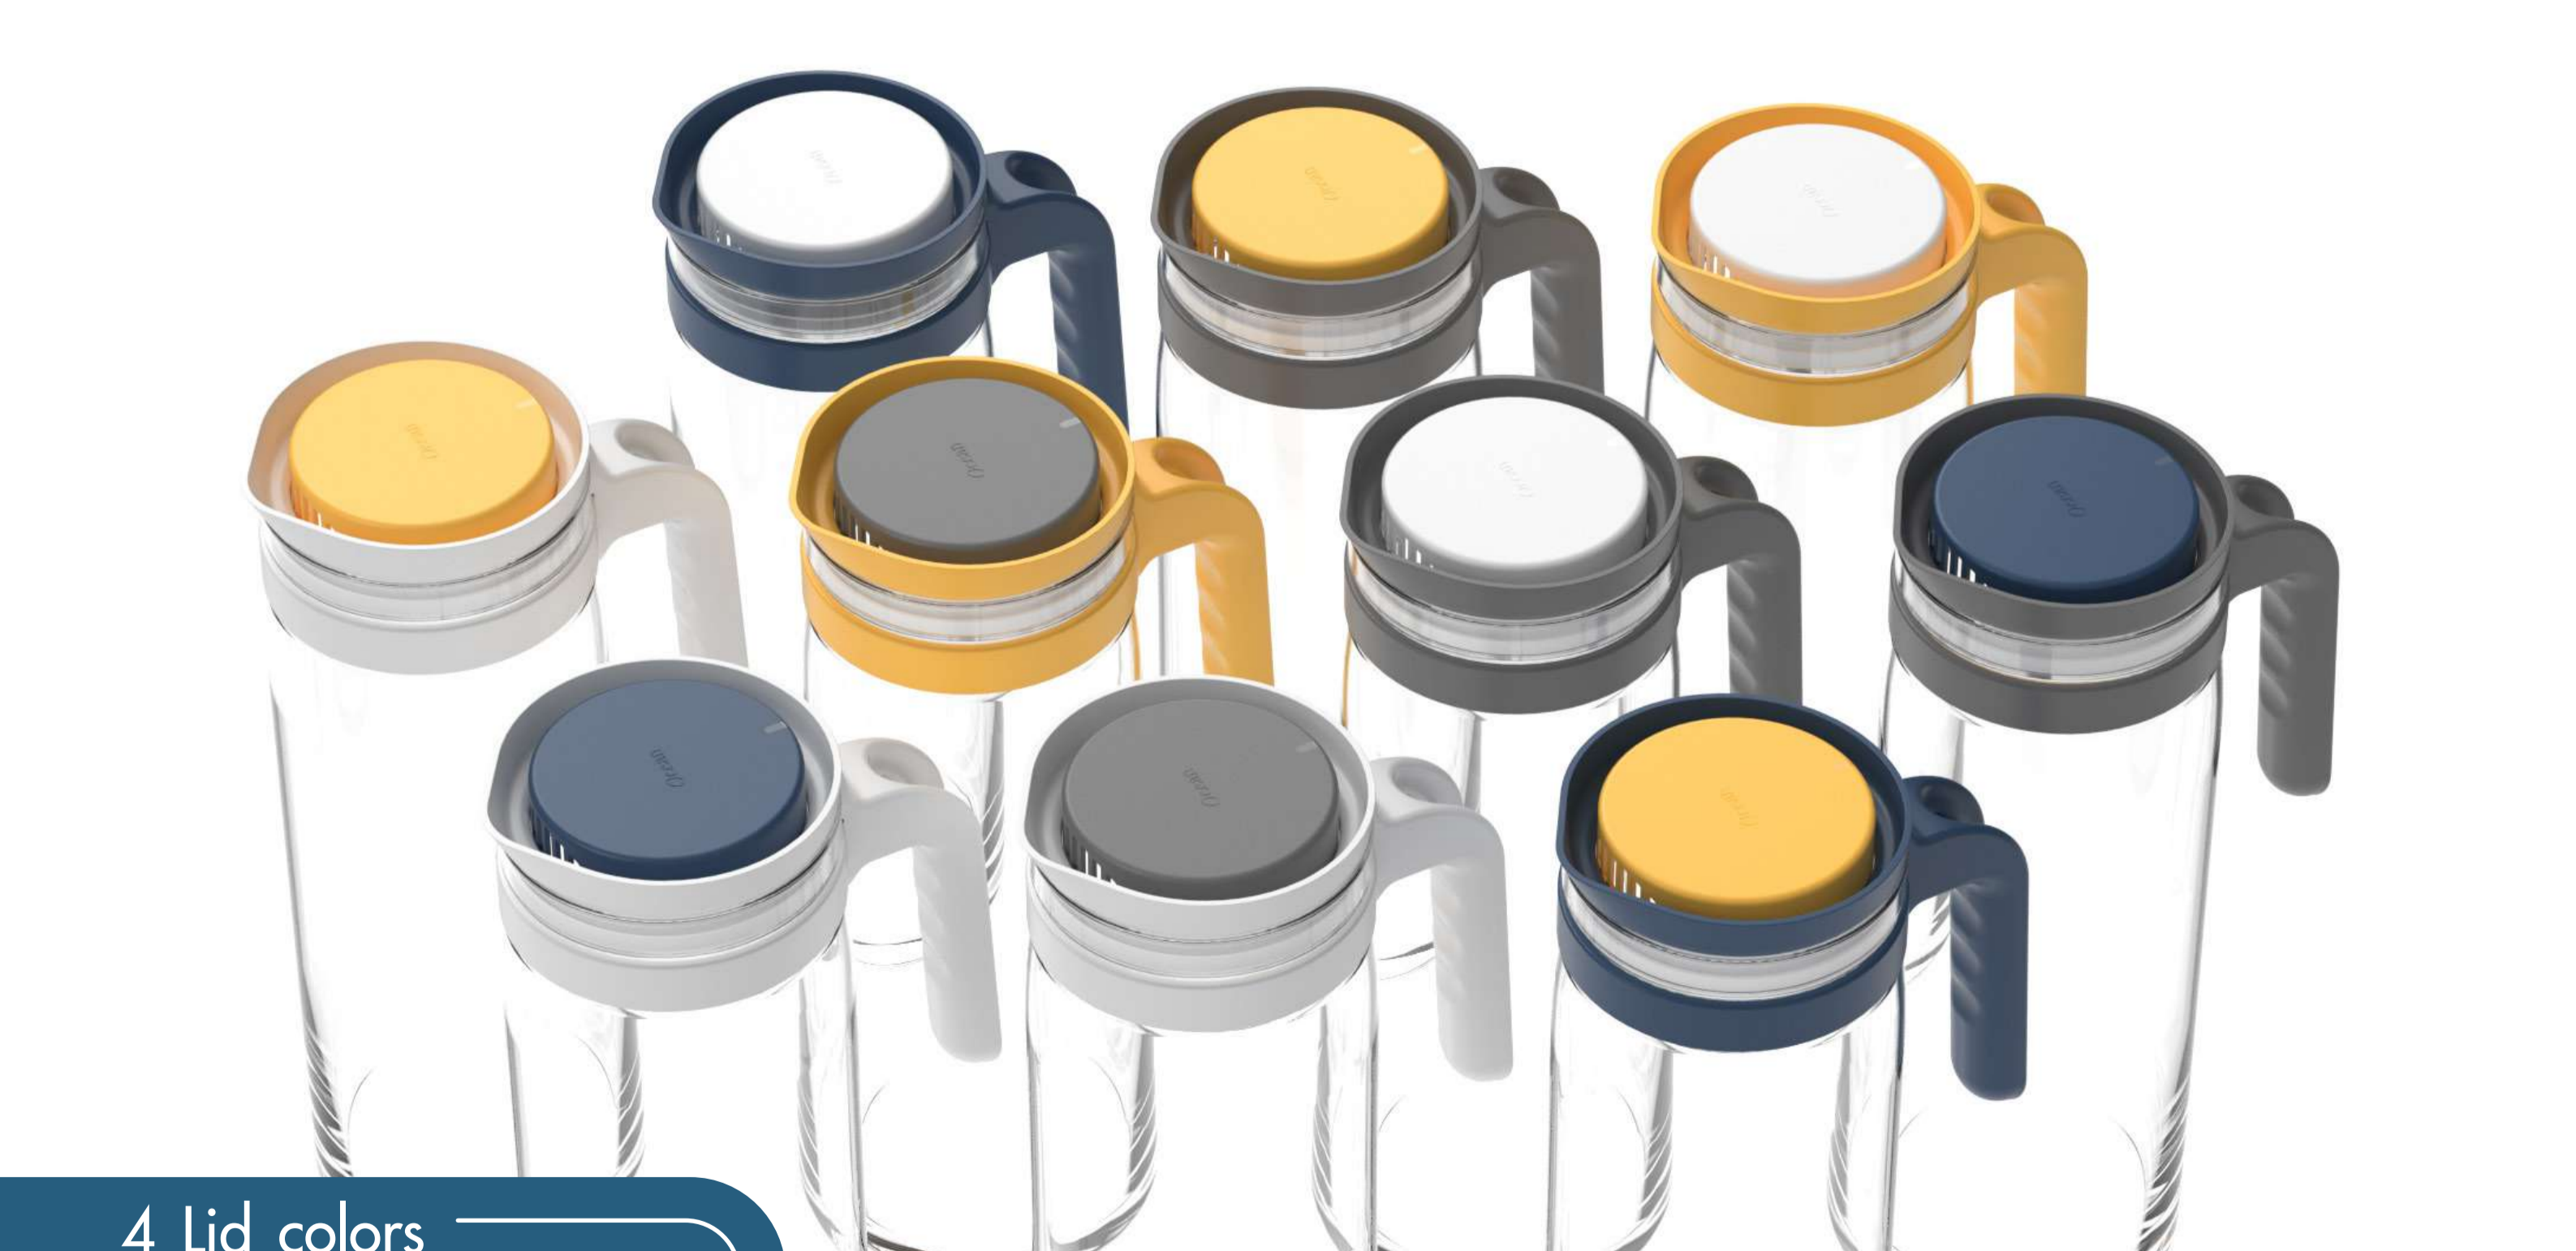

TERRA

ELEVATE YOUR HYGIENIC LIFESTYLE

4 lid colors for your selection

PRODUCT DIMENSION	
CAPACITY (full rim)	1,390 ml / 48¾ oz
HEIGHT	270 mm
MAX DIMENSION (including handle)	140 mm
TOP	Ø 88 mm
BOTTOM	Ø 92 mm
PACKING	
BROWN BOX	12 pcs
GIFT BOX	1 / 6 set

STAR WHITE	ATLANTIC BLUE	CHARCOAL GRAY	MIMOSA YELLOW
5B24349G0001	5B24349G0002	5B24349G0003	5B24349G0004
3B2434901G0001	3B2434901G0002	3B2434901G0003	3B2434901G0004